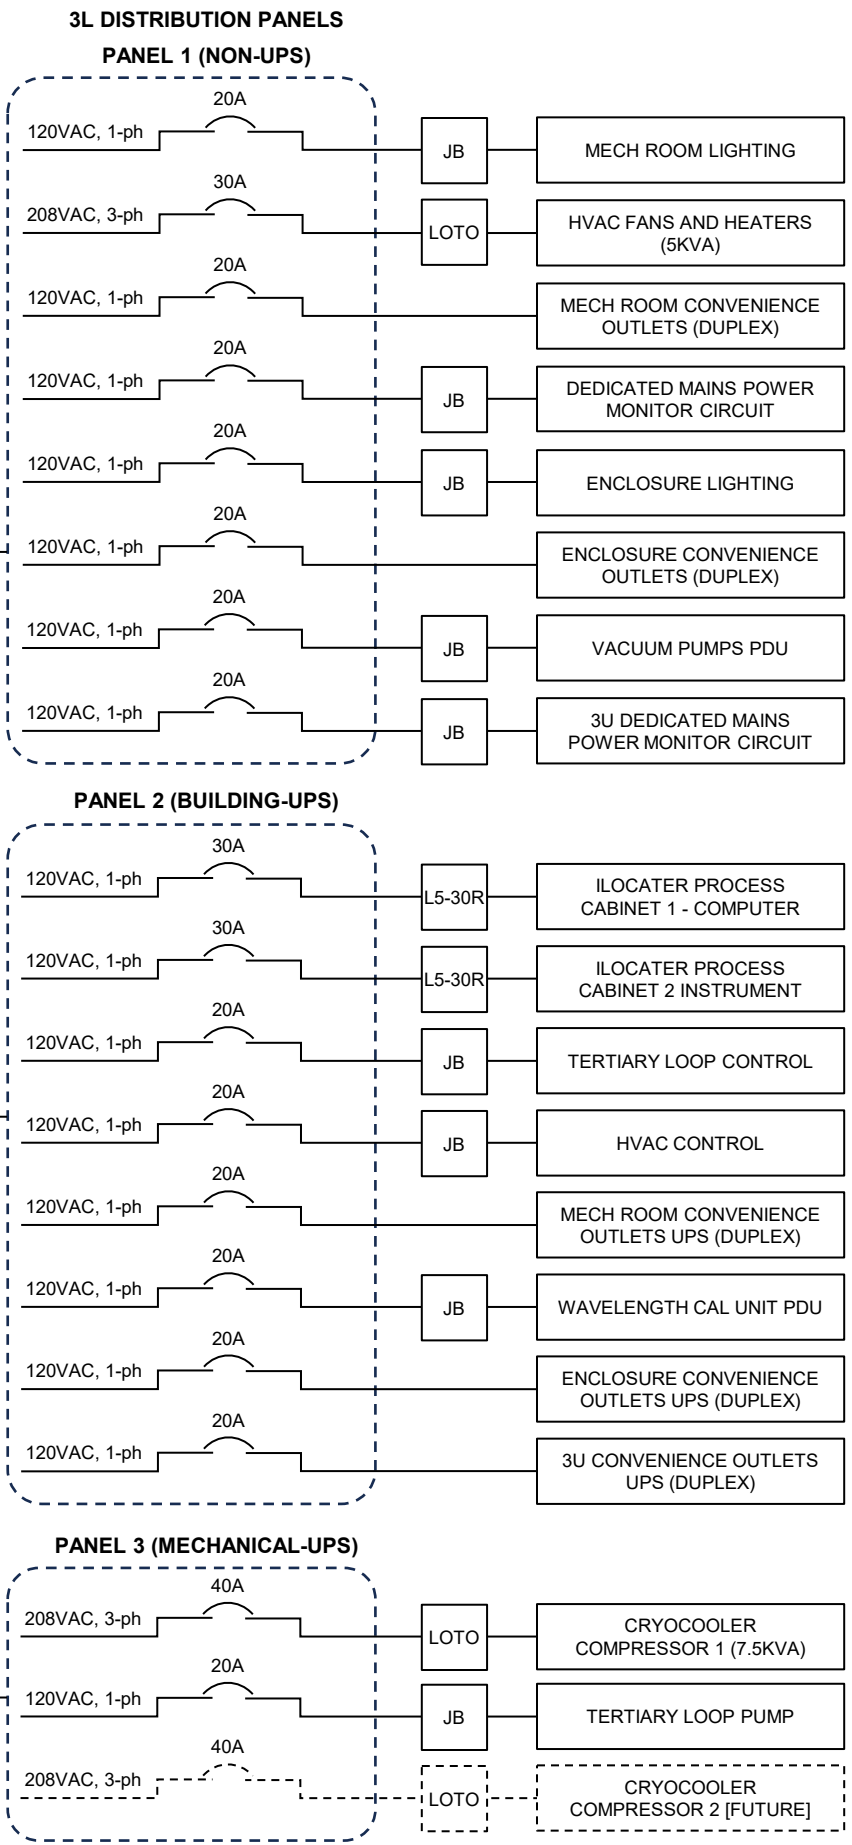

**ILOCATER 3L  
ELECTRICAL DIAGRAM**  
 REV: 7A  
 AUTHOR: J. CRASS  
 DATE: 21 FEB 2024

- JB** JUNCTION BOX
- LOTO** LOCK-OUT/TAG-OUT DISCONNECT
- L5-30R** NEMA L5-30R RECEPTACLE

LOADS (A)		
Typical	Operational	Max
0	2	
?	?	?
0	0	10
0	0	0
0	2	
1	1	10
0	6	18
0	0	0
4	4	13.4
		14
?	?	?
3	3	5
0	1	10
		5
0	1	10
0.5	0.5	10
6	6	22
?	?	?
(0)	(6)	(22)