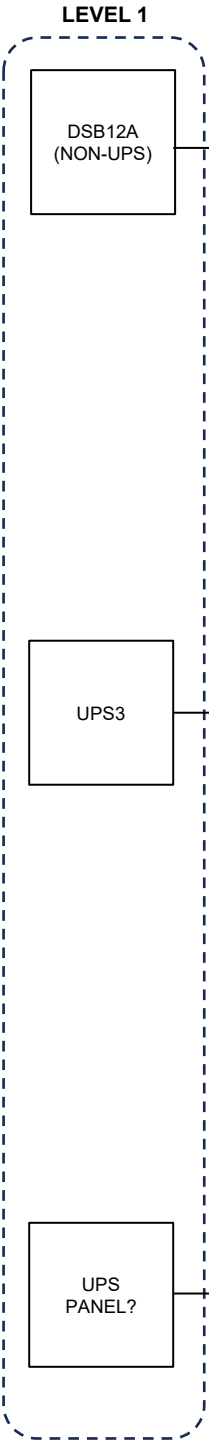

**ILOCATER 3L  
ELECTRICAL DIAGRAM**  
 REV: 7A  
 AUTHOR: J. CRASS  
 DATE: 21 FEB 2024

- JB** JUNCTION BOX
- LOTO** LOCK-OUT/TAG-OUT DISCONNECT
- L5-30R** NEMA L5-30R RECEPTACLE

LOADS (A)		
Typical	Operational	Max
0	2	
?	?	?
0	0	10
0	0	0
0	2	
1	1	10
0	6	18
0	0	0
4	4	13.4
		14
?	?	?
3	3	5
0	1	10
		5
0	1	10
0.5	0.5	10
6	6	22
?	?	?
(0)	(6)	(22)